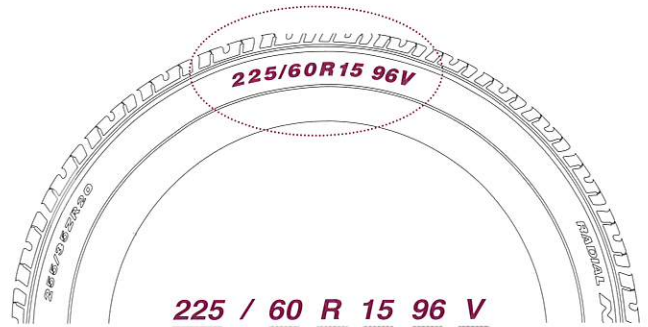

#### 4 Tire Rotation

## TIRE SIZE DESIGNATION

- Section Width (mm)
- Aspect Ratio(Series)
- Radial Construction
- Rim Diameter(inch)
- Load Index
- Speed Symbols

## SPEED SYMBOLS

Important information is molded on the tire sidewall. Among other information, the sidewall data contains the type size, load range, maximum load and maximum pressure for that particular tire.